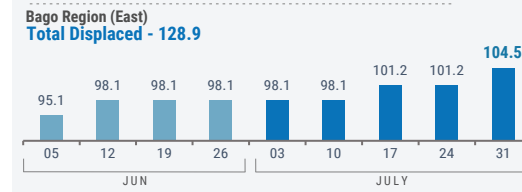

 **510,900**⁽¹⁾
Source: UN in Myanmar

People who are estimated to be displaced by conflict in SE Myanmar (as of 31 July 2023).

Total Displaced - 831.7⁽²⁾

(1) Current displacement accounting for return and secondary displacement
 (2) Total Displacement including return
 Numbers are rounded to the nearest hundred by state.

WEEKLY DISPLACEMENT FIGURES⁽²⁾

BY STATE/REGION (05 Jun - 31 July)

(thousands)

WEEKLY DISPLACEMENT FIGURES⁽¹⁾

SOUTH-EAST (05 Jun - 31 July)

Total Displaced - 831.7