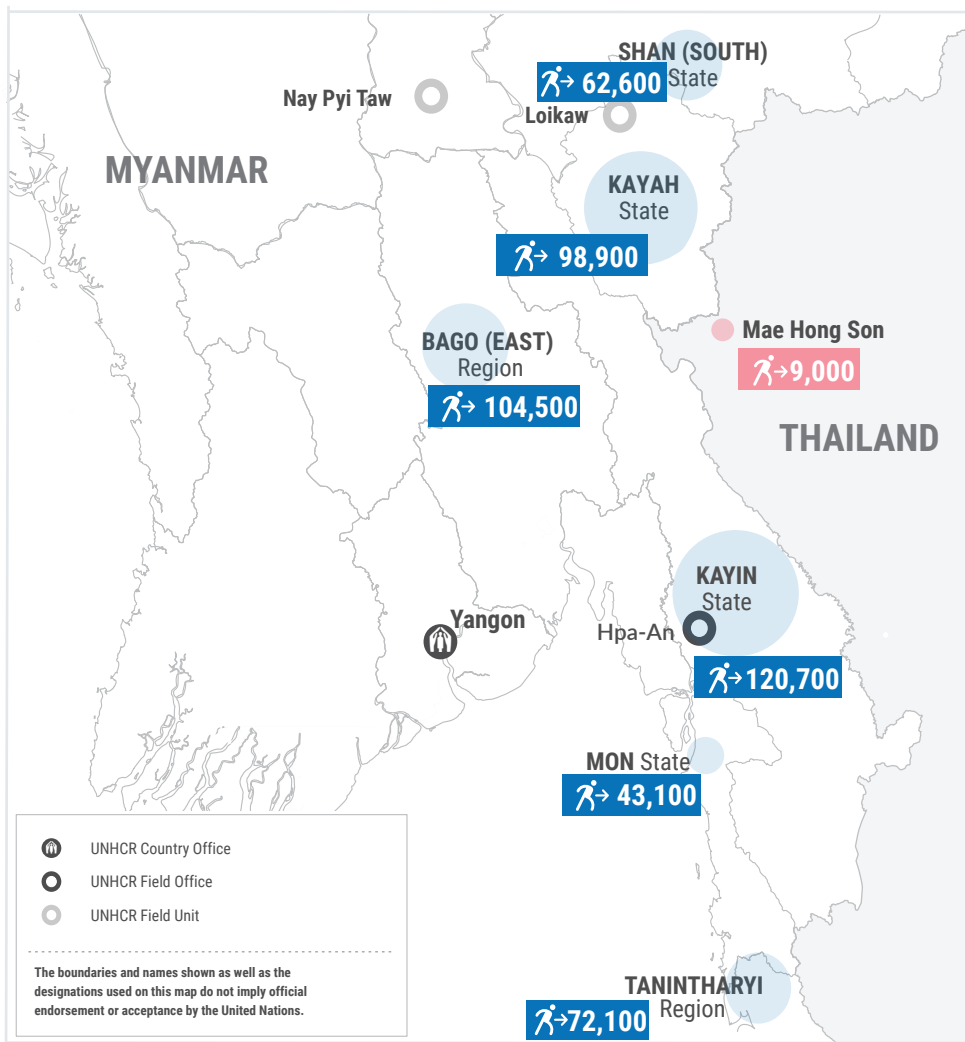

AS OF 31 July 2023

WEEKLY HIGHLIGHTS

In the South-East, the number of IDPs has crossed the half a million mark, rising from 495,100 from last week to 501,900 this week.

In Bago Region (East), 3,300 people from Phyu Township were displaced within the township due to intensified fighting near their villages. In Kayin State's Myawaddy Township, increased fighting displaced 430 people to Myawaddy town. In Kayah State, 750 people from Loikaw township were displaced within the township due to fighting and shelling in their villages. 210 IDPs returned to their place of origin in Demoso Township.

In Shan State (South), 110 people from Loikaw Township, Kayah State were displaced to Hsihseng Township due to fighting and shelling around their villages.

In Tanintharyi Region, increased fighting and security concerns caused 3,200 people from five villages in Launglon Township to seek safety elsewhere within the township. 4,800 IDPs returned to their places of origin in Dawei Township and Thayetchaung Township between 7 and 10 July.

In Mon State, fighting and indiscriminate shelling displaced about 4,000 people from six villages in Billin Township within the township.

Across the border, 9,000 people from Myanmar remain displaced in Mae Hong Son Province, Thailand.

510,900⁽¹⁾
Source: UN in Myanmar

People who are estimated to be displaced by conflict in SE Myanmar (as of 31 July 2023).

Total Displaced - 831.7⁽²⁾