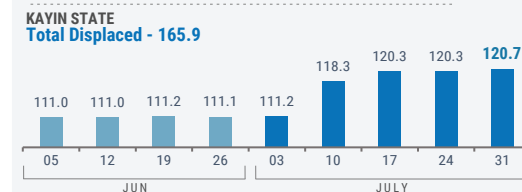

 **510,900**⁽¹⁾
Source: UN in Myanmar

People who are estimated to be displaced by conflict in SE Myanmar (as of 31 July 2023).

Total Displaced - 831.7⁽²⁾

(1) Current displacement accounting for return and secondary displacement
 (2) Total Displacement including return
 Numbers are rounded to the nearest hundred by state.

WEEKLY DISPLACEMENT FIGURES⁽²⁾

BY STATE/REGION (05 Jun - 31 July)

(thousands)

WEEKLY DISPLACEMENT FIGURES⁽¹⁾

SOUTH-EAST (05 Jun - 31 July)

Total Displaced - 831.7