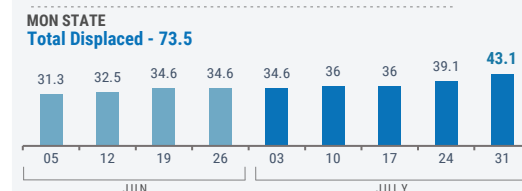

 **510,900**⁽¹⁾
Source: UN in Myanmar

People who are estimated to be displaced by conflict in SE Myanmar (as of 31 July 2023).

Total Displaced - 831.7⁽²⁾

(1) Current displacement accounting for return and secondary displacement
 (2) Total Displacement including return
 Numbers are rounded to the nearest hundred by state.

WEEKLY DISPLACEMENT FIGURES⁽²⁾

BY STATE/REGION (05 Jun - 31 July)

(thousands)

WEEKLY DISPLACEMENT FIGURES⁽¹⁾

SOUTH-EAST (05 Jun - 31 July)

Total Displaced - 831.7