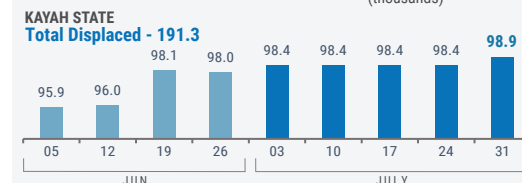

 **510,900**⁽¹⁾
Source: UN in Myanmar

People who are estimated to be displaced by conflict in SE Myanmar (as of 31 July 2023).

Total Displaced - 831.7⁽²⁾

(1) Current displacement accounting for return and secondary displacement
 (2) Total Displacement including return
 Numbers are rounded to the nearest hundred by state.

WEEKLY DISPLACEMENT FIGURES⁽²⁾

BY STATE/REGION (05 Jun - 31 July)

(thousands)

WEEKLY DISPLACEMENT FIGURES⁽¹⁾

SOUTH-EAST (05 Jun - 31 July)

Total Displaced - 831.7