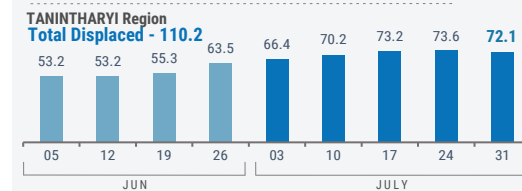

 **510,900**⁽¹⁾
Source: UN in Myanmar

People who are estimated to be displaced by conflict in SE Myanmar (as of 31 July 2023).

Total Displaced - 831.7⁽²⁾

(1) Current displacement accounting for return and secondary displacement
 (2) Total Displacement including return
 Numbers are rounded to the nearest hundred by state.

WEEKLY DISPLACEMENT FIGURES⁽²⁾

BY STATE/REGION (05 Jun - 31 July)

(thousands)

WEEKLY DISPLACEMENT FIGURES⁽¹⁾

SOUTH-EAST (05 Jun - 31 July)

Total Displaced - 831.7