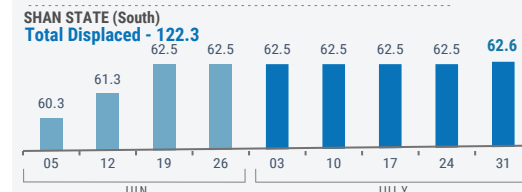

 **510,900**⁽¹⁾
Source: UN in Myanmar

People who are estimated to be displaced by conflict in SE Myanmar (as of 31 July 2023).

Total Displaced - 831.7⁽²⁾

(1) Current displacement accounting for return and secondary displacement
 (2) Total Displacement including return
 Numbers are rounded to the nearest hundred by state.

WEEKLY DISPLACEMENT FIGURES⁽²⁾

BY STATE/REGION (05 Jun - 31 July)

(thousands)

WEEKLY DISPLACEMENT FIGURES⁽¹⁾

SOUTH-EAST (05 Jun - 31 July)

Total Displaced - 831.7