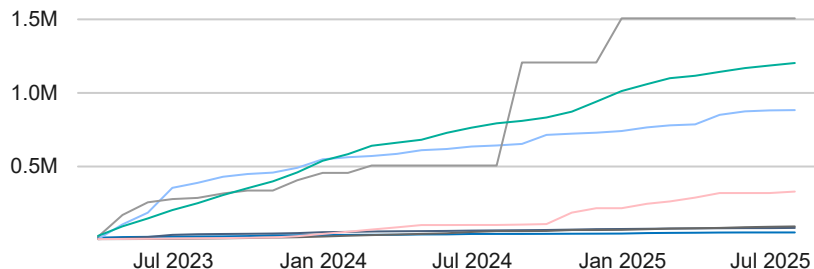

There are now 11.9 million forcibly displaced due to the outbreak of conflict in Sudan since April 2023, including 7.5 million internally and 4.1 million in neighbouring countries. Sudan and neighbouring countries were already hosting large refugee populations before this new emergency and require additional support to provide protection and critical life-saving assistance, including for those who have been secondarily displaced within Sudan. Urgent needs include water, food, shelter, health, and core relief items. The current priority activities are the registration of new arrivals, relocation away from border areas, identification of especially vulnerable families and persons with specific needs, and putting mechanisms in place to prevent and respond to sexual violence and ensure alternative care services for unaccompanied refugee

11.9M Total Forcibly Displaced
7.5M New IDPs in Sudan
270.5K Self-Relocated Refugees in Sudan

4.1M Refugees, Asylum Seekers and Returnees
3.3M Refugees and Asylum Seekers
830.0K Refugee Returnees

New arrivals from Sudan