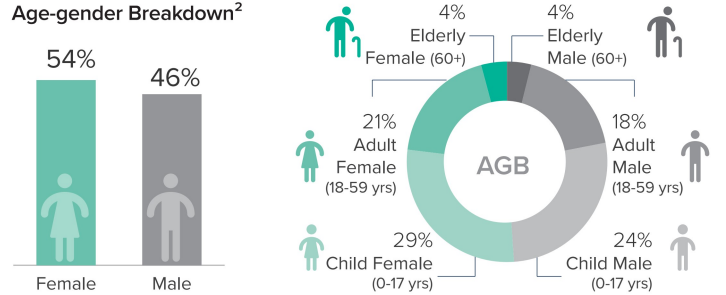

Population Distribution²

Age-gender Breakdown²