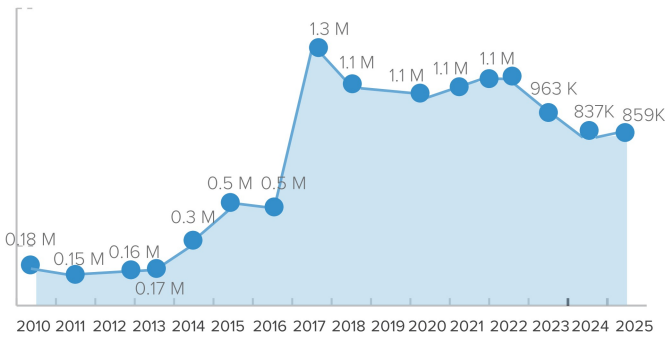

**Refugees**

**859 K\***  
Total Refugees in Sudan.<sup>1</sup>  
\*889,330 individual.

**18 K** are persons with disabilities.<sup>1</sup>  
<sup>1</sup> as of 31 August 2025

**Population Distribution<sup>1</sup>**

**Age-gender Breakdown<sup>1</sup>**

Data Source: CoR, UNHCR

**Refugees Trend by Year (Since 2010)<sup>1</sup>**

**IDPs**

**9.9 M**  
Total Internally Displaced Persons (IDPs) in Sudan.<sup>2</sup>

**17%** Living in formal camps.<sup>2</sup>