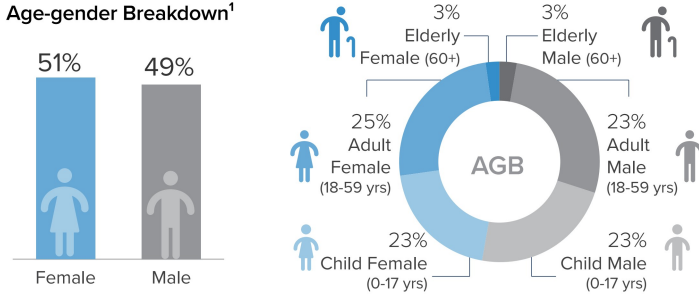

Refugees

859 K*
Total Refugees in Sudan.¹
*889,330 individual.

18 K are persons with disabilities.¹
¹ as of 31 August 2025

Population Distribution¹

Age-gender Breakdown¹