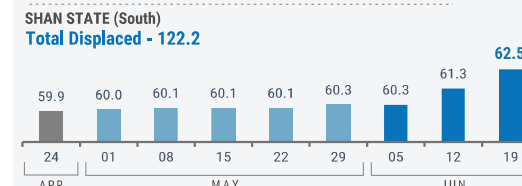

In Tanintharyi Region, about 2,500 people from six villages in Dawei, Thayetchaung, Yebyu, and Launglon Townships were displaced within the respective townships due to intensified fighting. Among them, 400 people were secondarily displaced in Dawei Township.

 **459,800**⁽¹⁾
Source: UN in Myanmar

People who are estimated to be displaced by conflict in SE Myanmar (as of 19 Jun 2023).

Total Displaced - 769.7⁽²⁾

(1) Current displacement accounting for return and secondary displacement
 (2) Total Displacement including return
 Numbers are rounded to the nearest hundred by state.

WEEKLY DISPLACEMENT FIGURES⁽²⁾

BY STATE/REGION (24 Apr - 19 Jun)

(thousands)

WEEKLY DISPLACEMENT FIGURES⁽¹⁾

SOUTH-EAST (24 APR - 19 Jun 2023)

Total Displaced - 769.9