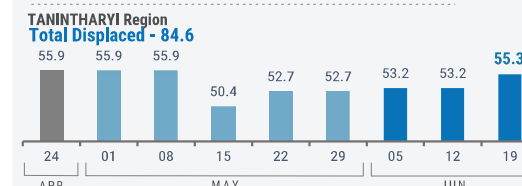

In Tanintharyi Region, about 2,500 people from six villages in Dawei, Thayetchaung, Yebyu, and Launglon Townships were displaced within the respective townships due to intensified fighting. Among them, 400 people were secondarily displaced in Dawei Township.

 **459,800**⁽¹⁾
Source: UN in Myanmar

People who are estimated to be displaced by conflict in SE Myanmar (as of 19 Jun 2023).

Total Displaced - 769.7⁽²⁾

(1) Current displacement accounting for return and secondary displacement
 (2) Total Displacement including return
 Numbers are rounded to the nearest hundred by state.

WEEKLY DISPLACEMENT FIGURES⁽²⁾

BY STATE/REGION (24 Apr - 19 Jun)

(thousands)

WEEKLY DISPLACEMENT FIGURES⁽¹⁾

SOUTH-EAST (24 APR - 19 Jun 2023)

Total Displaced - 769.9