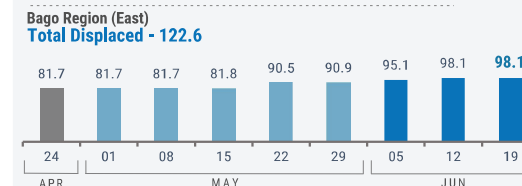

 **459,800**⁽¹⁾
Source: UN in Myanmar

People who are estimated to be displaced by conflict in SE Myanmar (as of 19 Jun 2023).

Total Displaced - 769.7⁽²⁾

(1) Current displacement accounting for return and secondary displacement
 (2) Total Displacement including return
 Numbers are rounded to the nearest hundred by state.

WEEKLY DISPLACEMENT FIGURES⁽²⁾

BY STATE/REGION (24 Apr - 19 Jun)

(thousands)

WEEKLY DISPLACEMENT FIGURES⁽¹⁾

SOUTH-EAST (24 APR - 19 Jun 2023)

Total Displaced - 769.9