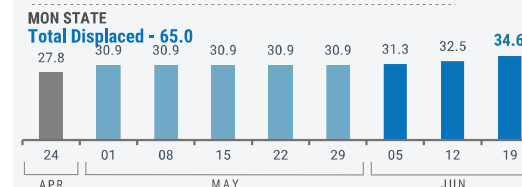

In Tanintharyi Region, about 2,500 people from six villages in Dawei, Thayetchaung, Yebyu, and Launglon Townships were displaced within the respective townships due to intensified fighting. Among them, 400 people were secondarily displaced in Dawei Township.

 **459,800**⁽¹⁾
Source: UN in Myanmar

People who are estimated to be displaced by conflict in SE Myanmar (as of 19 Jun 2023).

Total Displaced - 769.7⁽²⁾

(1) Current displacement accounting for return and secondary displacement
 (2) Total Displacement including return
 Numbers are rounded to the nearest hundred by state.

WEEKLY DISPLACEMENT FIGURES⁽²⁾

BY STATE/REGION (24 Apr - 19 Jun)

(thousands)

WEEKLY DISPLACEMENT FIGURES⁽¹⁾

SOUTH-EAST (24 APR - 19 Jun 2023)

Total Displaced - 769.9