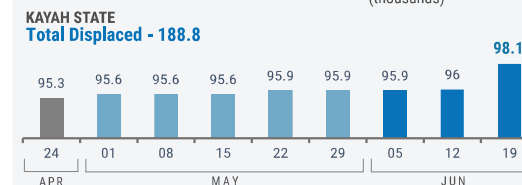

 **459,800**⁽¹⁾
Source: UN in Myanmar

People who are estimated to be displaced by conflict in SE Myanmar (as of 19 Jun 2023).

Total Displaced - 769.7⁽²⁾

(1) Current displacement accounting for return and secondary displacement
 (2) Total Displacement including return
 Numbers are rounded to the nearest hundred by state.

WEEKLY DISPLACEMENT FIGURES⁽²⁾

BY STATE/REGION (24 Apr - 19 Jun)

(thousands)

WEEKLY DISPLACEMENT FIGURES⁽¹⁾

SOUTH-EAST (24 APR - 19 Jun 2023)

Total Displaced - 769.9