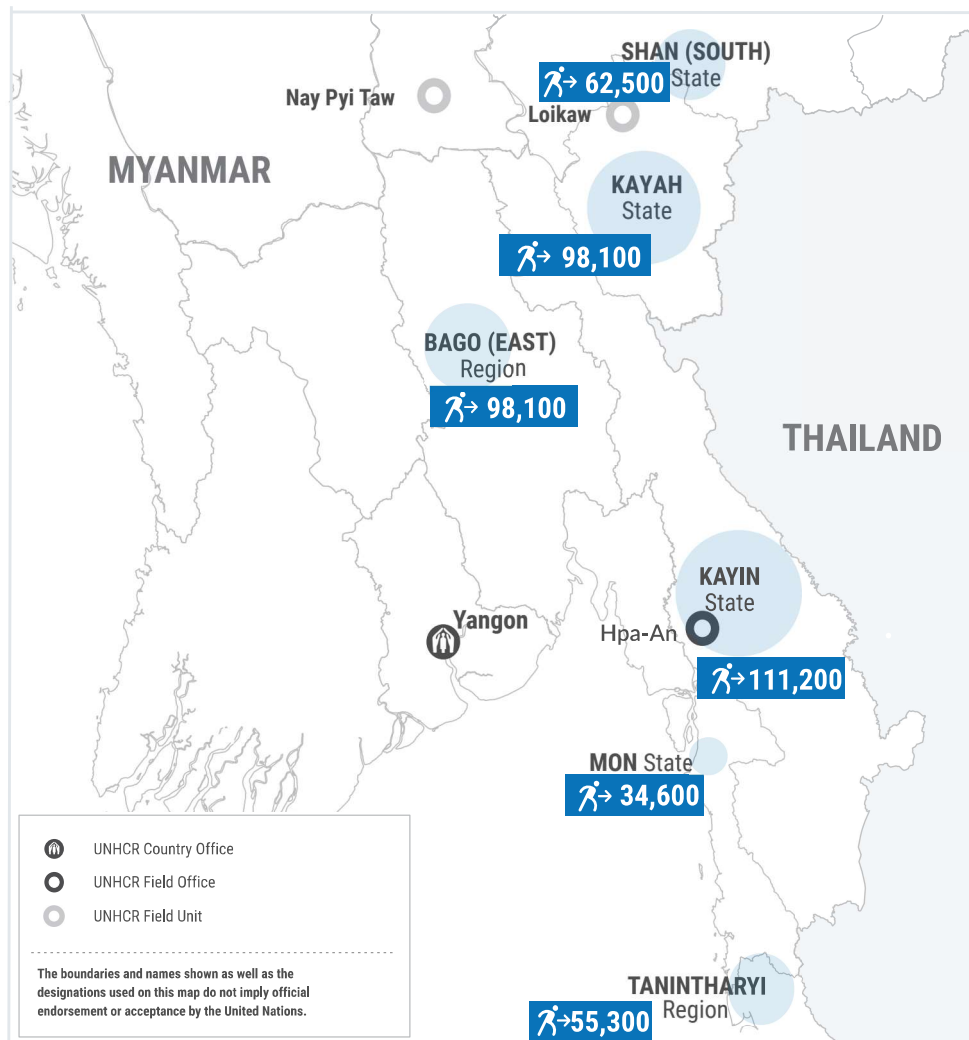

MYANMAR SOUTH EAST - EMERGENCY OVERVIEW MAP

Number of people displaced in South East since Feb 2021 and remain displaced

AS OF 19 Jun 2023

WEEKLY HIGHLIGHTS

In the South-East, the number of IDPs rose sharply from 452,100 from last week to 459,800 this week.

In Kayah State, increased fighting, airstrikes, and shelling displaced 2,100 people from Moe Bye town and Hpasawng town. They sought safety in the respective townships.

In Shan State (South), 1,200 people from Moe Bye town in Pekon Township were displaced to Pekon town due to intensified fighting, airstrikes, and shelling on 10 June. In Kayin State, 260 people were displaced within Kyainseikgyi Township due to intensified fighting near their villages.

In Mon State, about 2,100 IDPs were verified following increased fighting during the first week of June 2023 - while 1,100 people were displaced within Ye Township, and 1,000 people displaced from Yebyu Township in Tanintharyi Region to Thanbyuzayat Township.

In Tanintharyi Region, about 2,500 people from six villages in Dawei, Thayetchaung, Yebyu, and Launglon Townships were displaced within the respective townships due to intensified fighting. Among them, 400 people were secondarily displaced in Dawei Township.

459,800⁽¹⁾
Source: UN in Myanmar

People who are estimated to be displaced by conflict in SE Myanmar (as of 19 Jun 2023).

Total Displaced - 769.7⁽²⁾