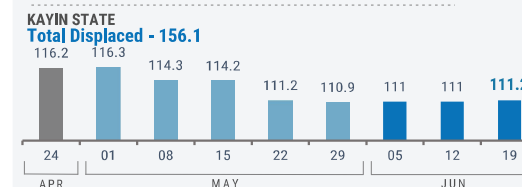

 **459,800**⁽¹⁾
Source: UN in Myanmar

People who are estimated to be displaced by conflict in SE Myanmar (as of 19 Jun 2023).

Total Displaced - 769.7⁽²⁾

(1) Current displacement accounting for return and secondary displacement
 (2) Total Displacement including return
 Numbers are rounded to the nearest hundred by state.

WEEKLY DISPLACEMENT FIGURES⁽²⁾

BY STATE/REGION (24 Apr - 19 Jun)

(thousands)

WEEKLY DISPLACEMENT FIGURES⁽¹⁾

SOUTH-EAST (24 APR - 19 Jun 2023)

Total Displaced - 769.9