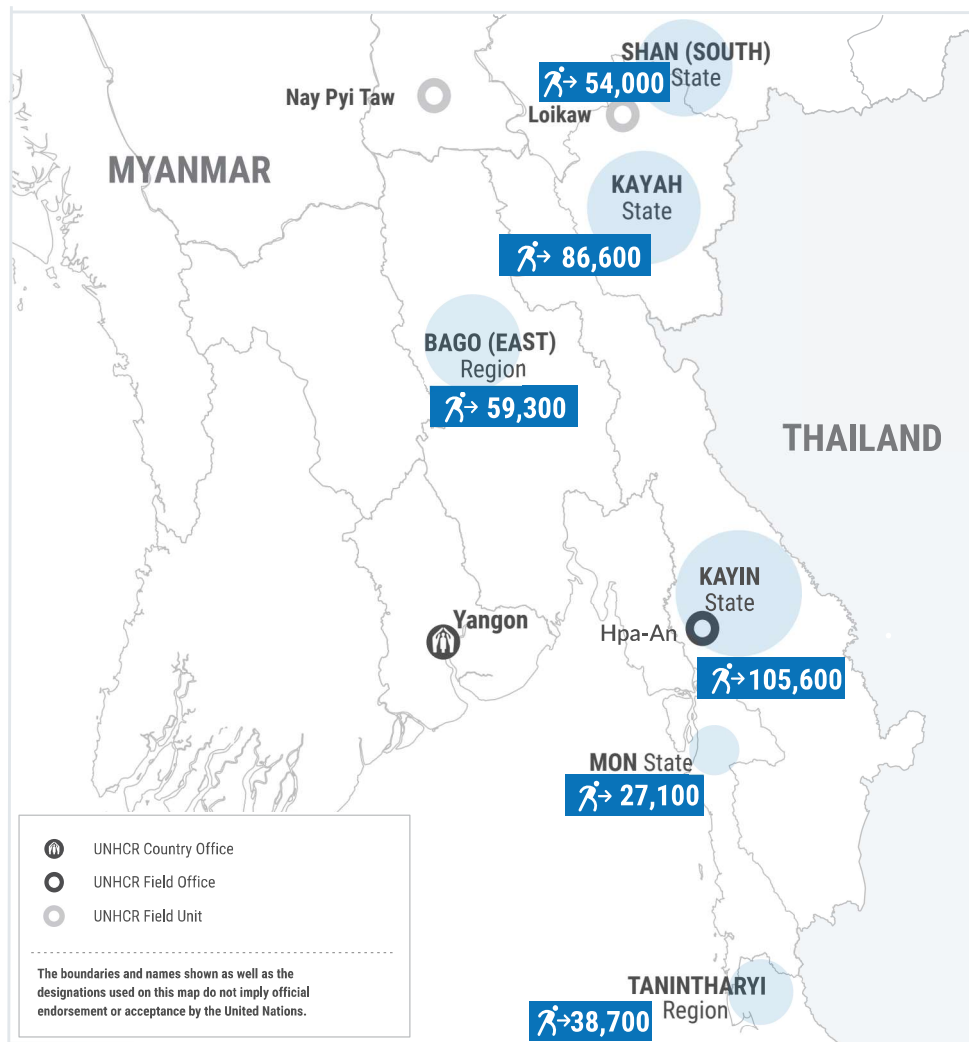

WEEKLY HIGHLIGHTS

In the South-East, the number of IDPs increased from 368,400 last week to 371,300 this week.

In Bago Region (East), indiscriminate shelling displaced about 4,300 people to Kyaukkyi, Phyu, and Htantabin Townships. Of the approximately 4,300 IDPs in Kyaukkyi Township, 1,880 were re-displaced. In Htantabin Township, 20 IDPs from Thandaunggyi Township in Kayin State were verified.

In Kayin State, fighting in Kawkareik and Kyainseikgyi Townships on 24 January displaced about 250 people within both townships. In Mon State, 360 IDPs were verified in Mawlamyine town following fighting in Kawkareik and Kyainseikgyi Townships in Kayin State.

 **371,300** ⁽¹⁾
Source: UN in Myanmar

People who are estimated to be displaced by conflict in SE Myanmar (as of 13 Feb 2023).

⁽¹⁾ Numbers are rounded to the nearest hundred by state.

WEEKLY DISPLACEMENT FIGURES ⁽¹⁾

SOUTH-EAST (19 DEC - 13 FEB 2023)

WEEKLY DISPLACEMENT FIGURES ⁽²⁾

BY STATE/REGION (19 Dec - 13 Feb)

(thousands)