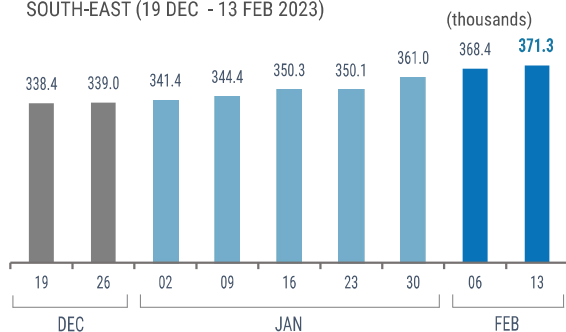

 **371,300** ⁽¹⁾
Source: UN in Myanmar

People who are estimated to be displaced by conflict in SE Myanmar (as of 13 Feb 2023).

⁽¹⁾ Numbers are rounded to the nearest hundred by state.

WEEKLY DISPLACEMENT FIGURES ⁽¹⁾

SOUTH-EAST (19 DEC - 13 FEB 2023)

WEEKLY DISPLACEMENT FIGURES ⁽²⁾

BY STATE/REGION (19 Dec - 13 Feb)

(thousands)